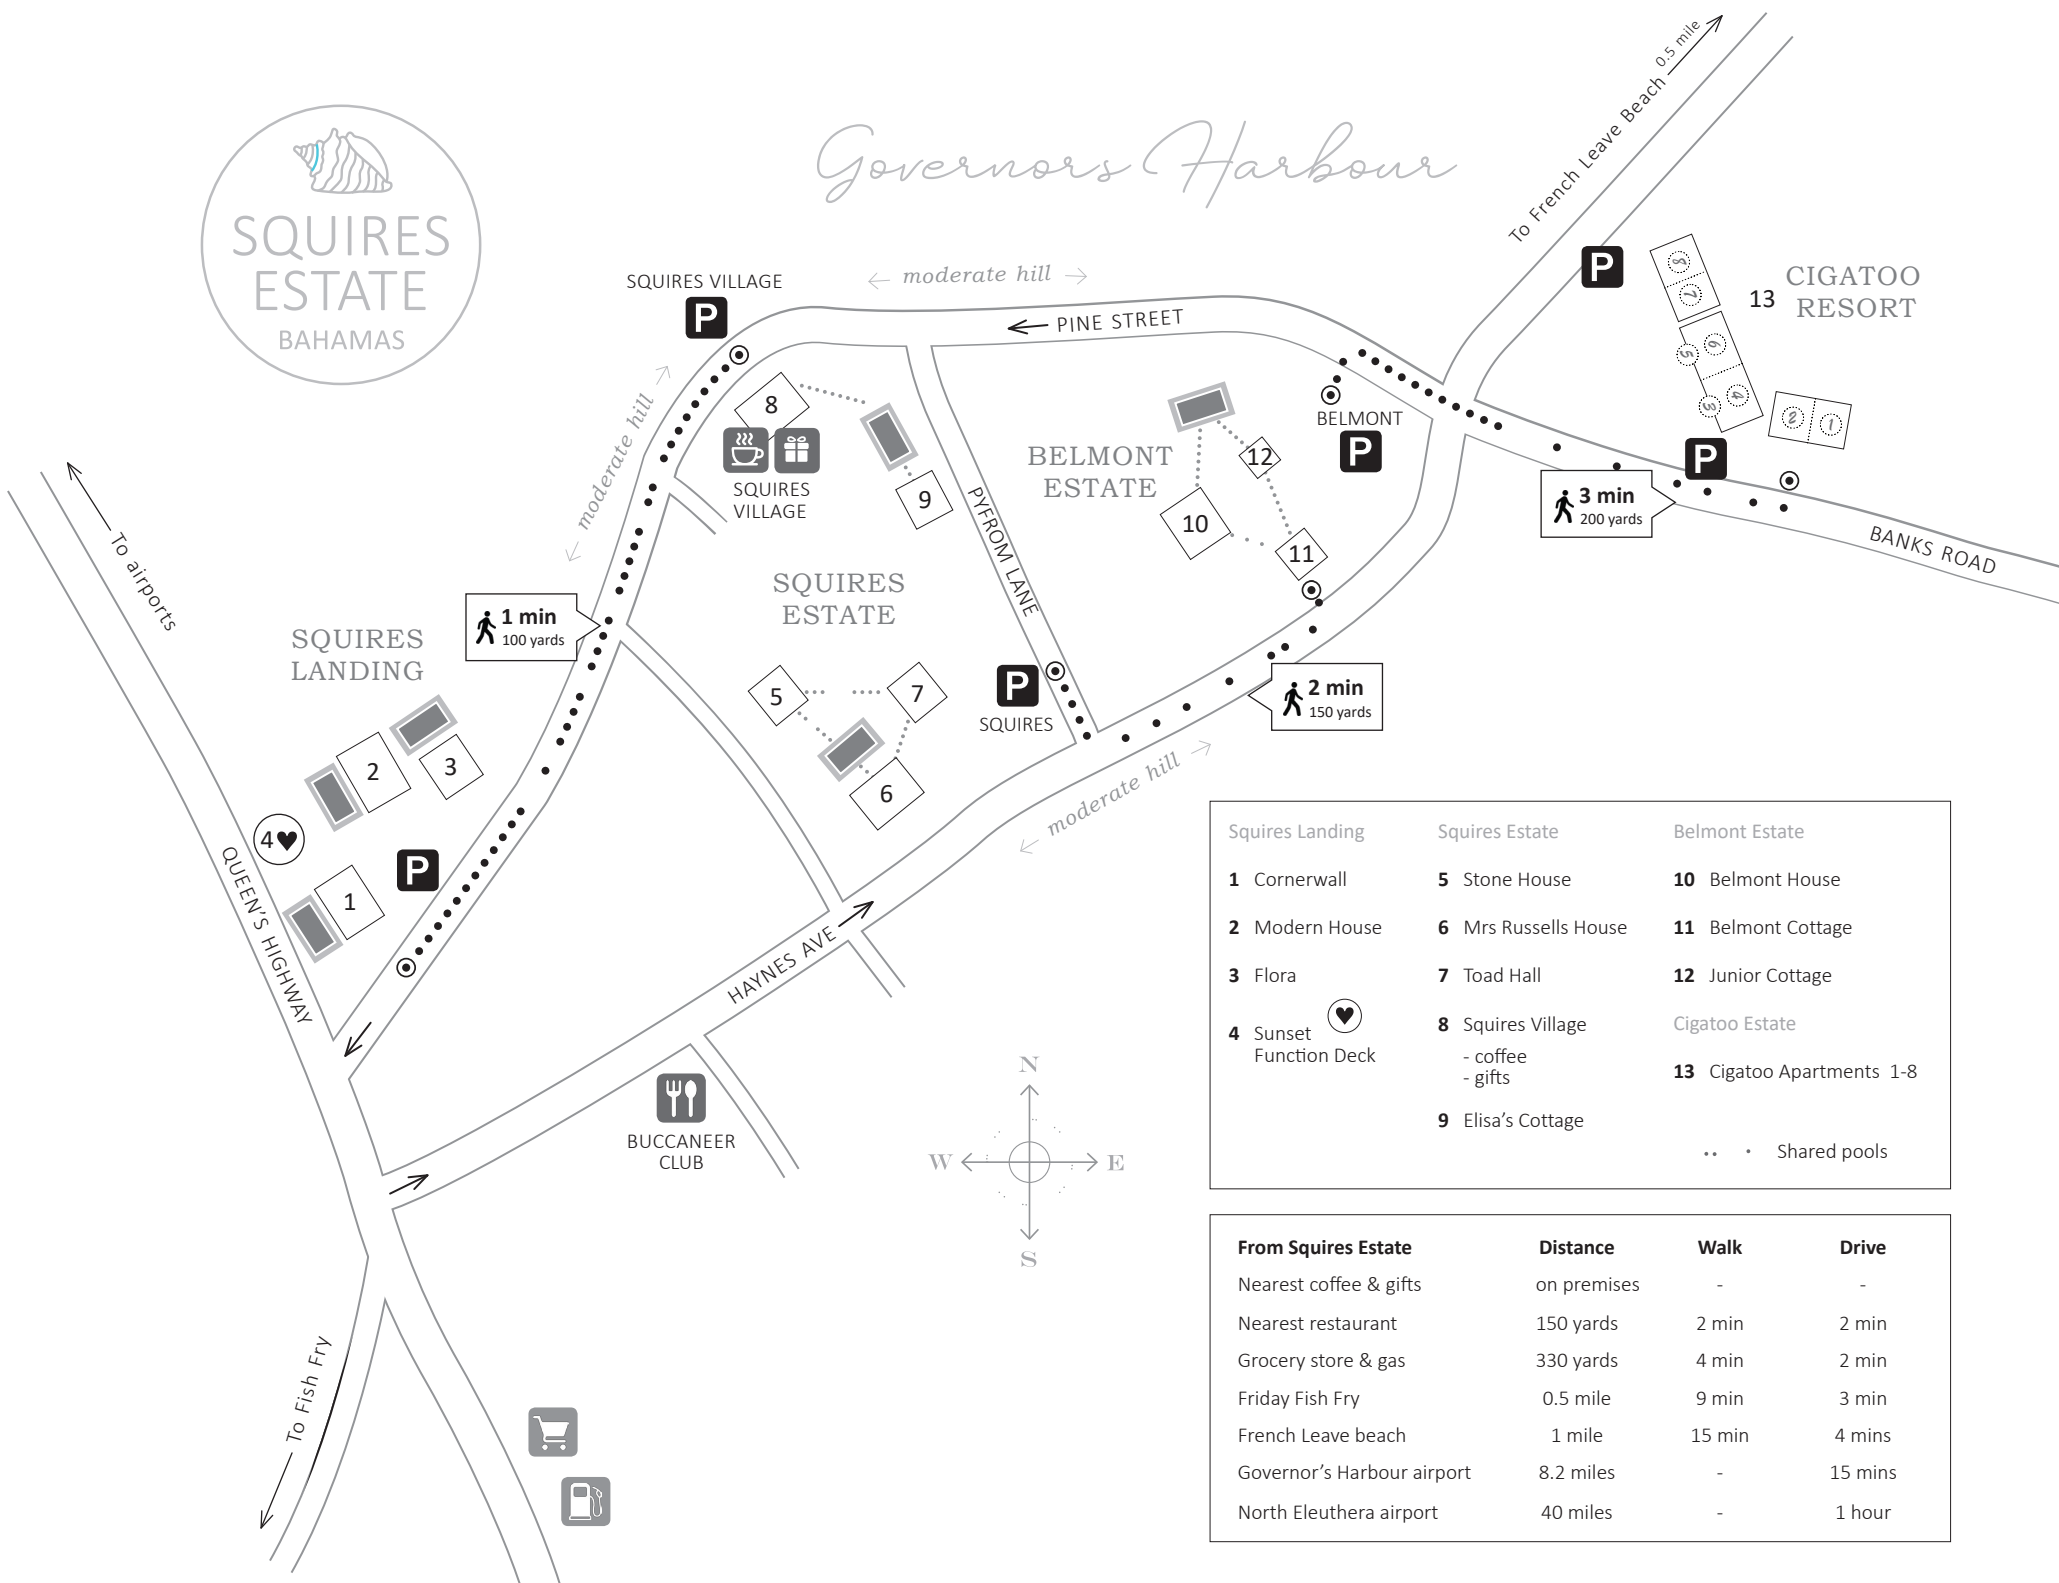

# Governors Harbour

Squires Landing	Squires Estate	Belmont Estate
1 Cornerwall	5 Stone House	10 Belmont House
2 Modern House	6 Mrs Russells House	11 Belmont Cottage
3 Flora	7 Toad Hall	12 Junior Cottage
4 Sunset Function Deck	8 Squires Village - coffee - gifts	Cigatoo Estate
	9 Elisa's Cottage	13 Cigatoo Apartments 1-8
		.. · Shared pools

From Squires Estate	Distance	Walk	Drive
Nearest coffee & gifts	on premises	-	-
Nearest restaurant	150 yards	2 min	2 min
Grocery store & gas	330 yards	4 min	2 min
Friday Fish Fry	0.5 mile	9 min	3 min
French Leave beach	1 mile	15 min	4 mins
Governor's Harbour airport	8.2 miles	-	15 mins
North Eleuthera airport	40 miles	-	1 hour