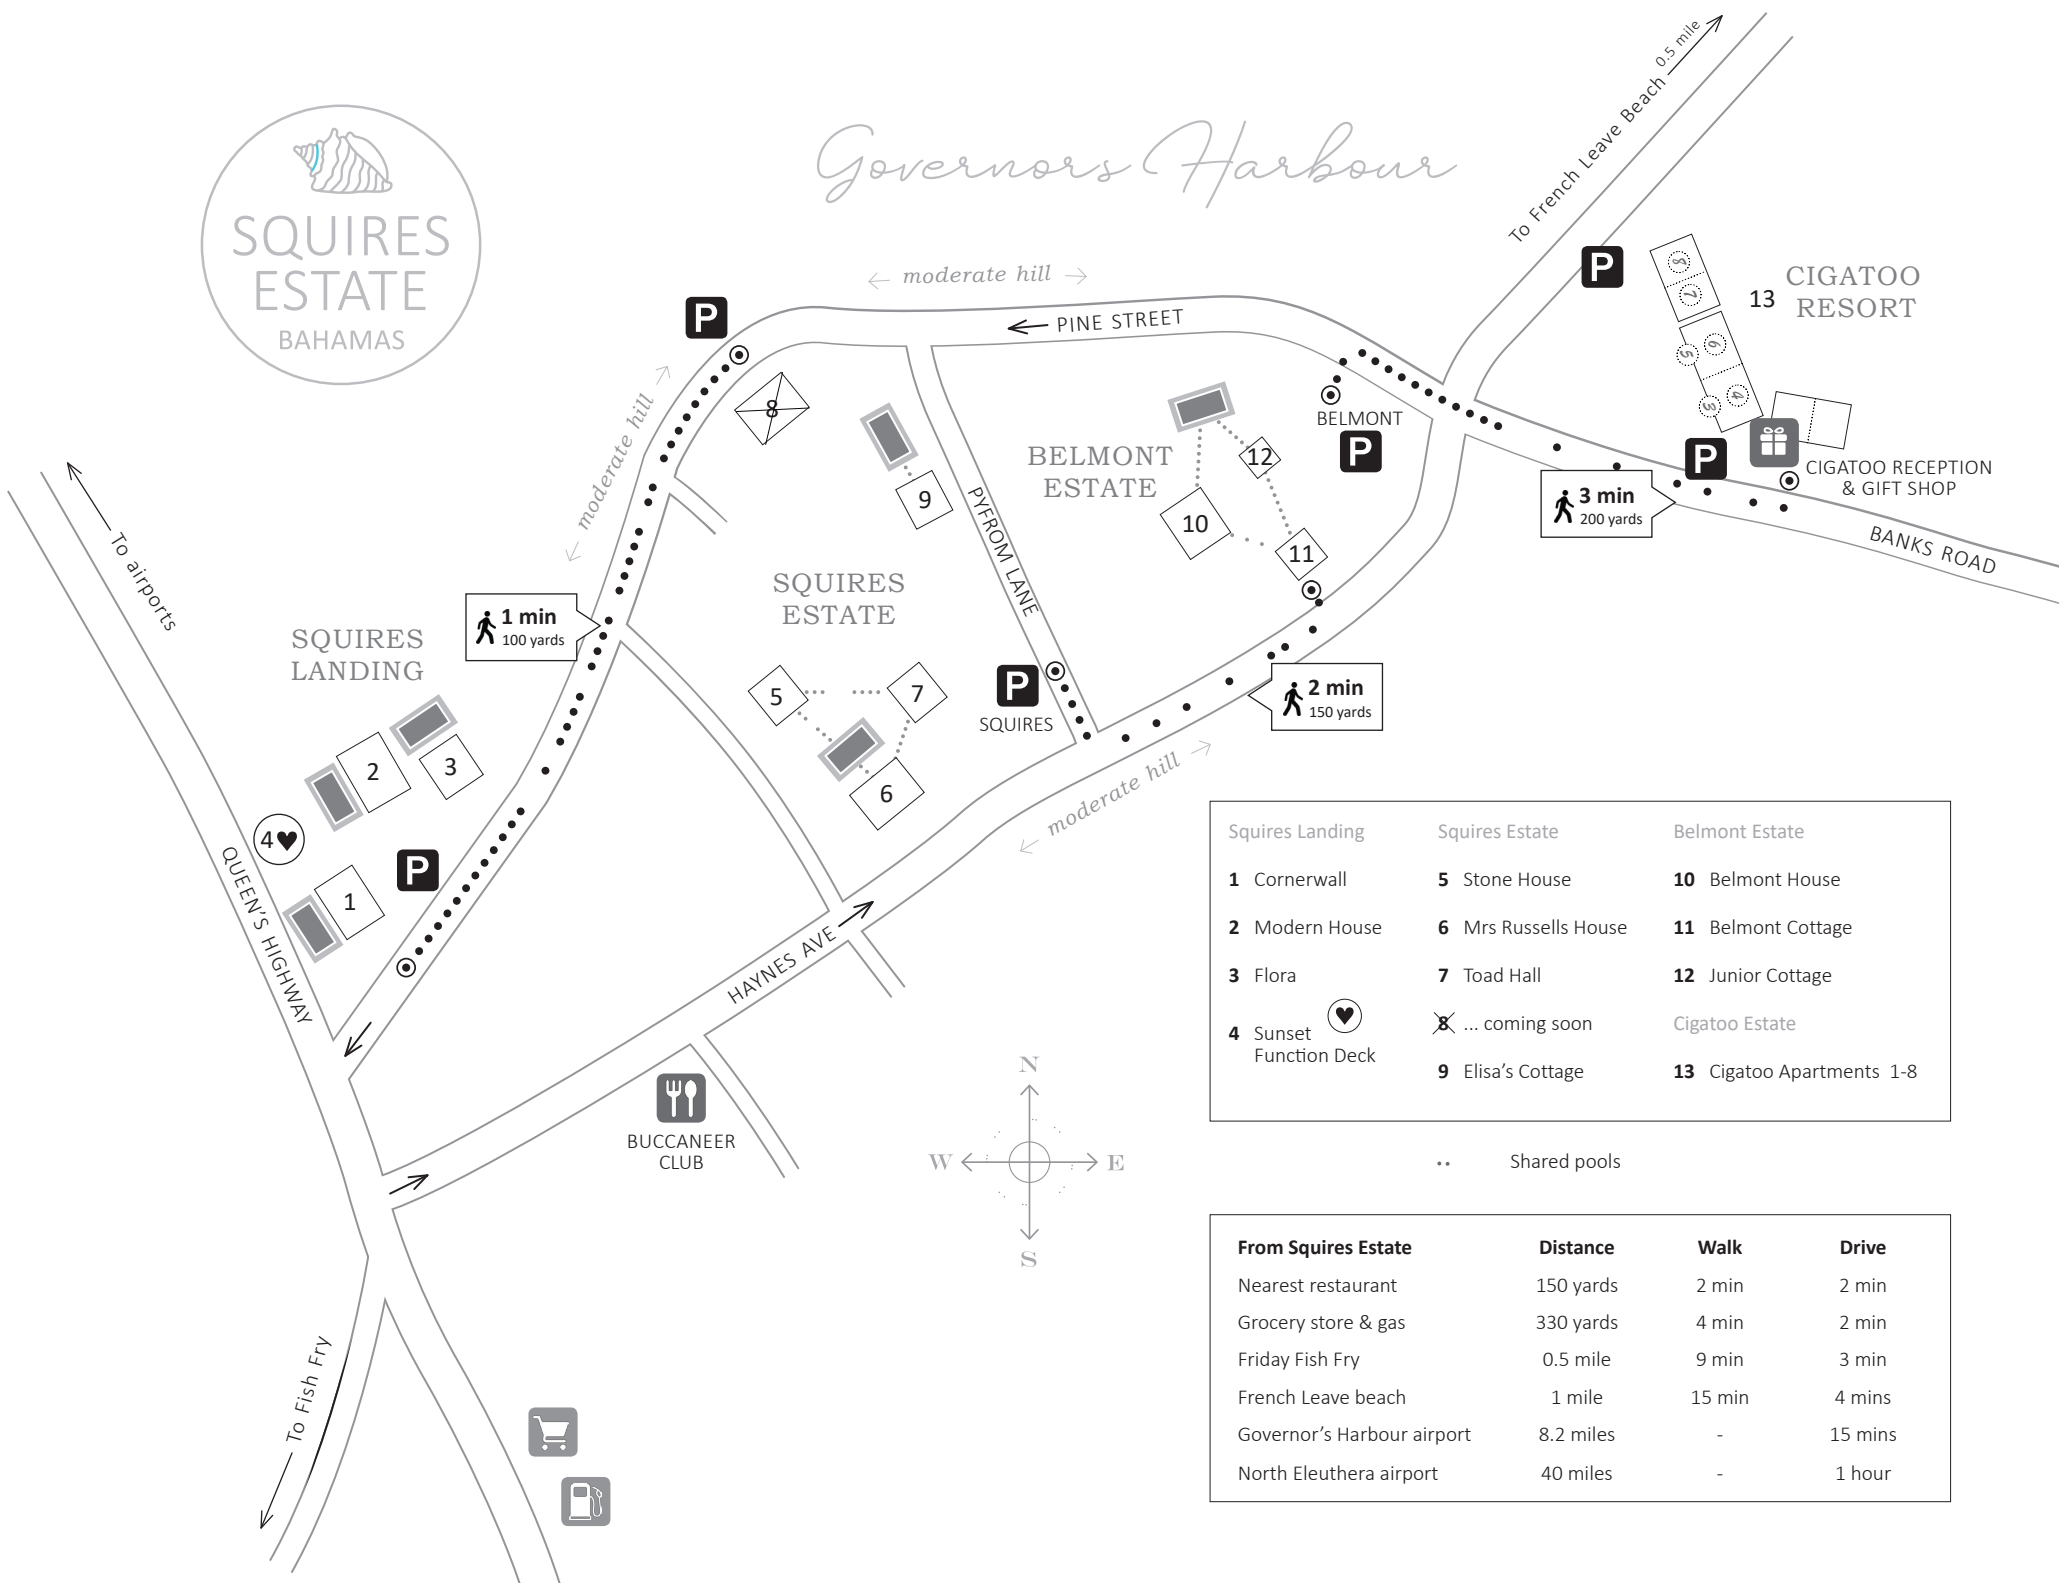

Governors Harbour

Squires Landing	Squires Estate	Belmont Estate
1 Cornerwall	5 Stone House	10 Belmont House
2 Modern House	6 Mrs Russells House	11 Belmont Cottage
3 Flora	7 Toad Hall	12 Junior Cottage
4 Sunset Function Deck	✂ ... coming soon	Cigatoo Estate
	9 Elisa's Cottage	13 Cigatoo Apartments 1-8

.. Shared pools

From Squires Estate	Distance	Walk	Drive
Nearest restaurant	150 yards	2 min	2 min
Grocery store & gas	330 yards	4 min	2 min
Friday Fish Fry	0.5 mile	9 min	3 min
French Leave beach	1 mile	15 min	4 mins
Governor's Harbour airport	8.2 miles	-	15 mins
North Eleuthera airport	40 miles	-	1 hour